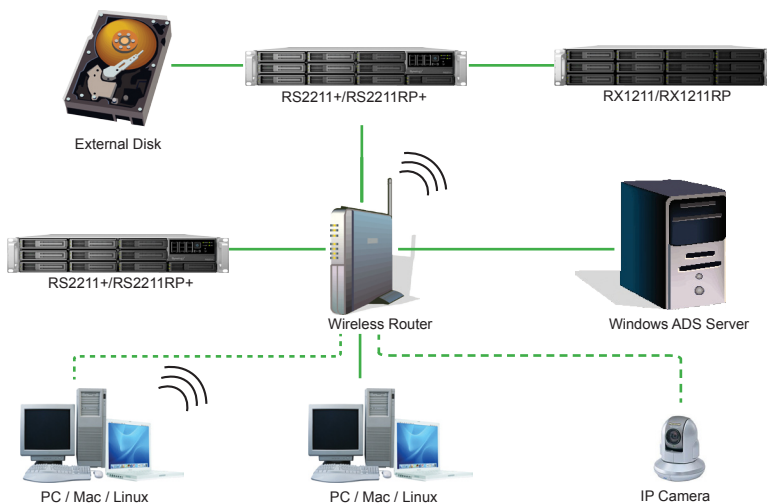

Volume Expansion & Backup

When running out of the hard drive capacity on the Synology RS2211+/RS2211RP+, the Synology RX1211/RX1211RP provides an easy way to immediately scale capacity by additional 12 hard drives. The RAID volume on the Synology RS2211+/RS2211RP+ can be expanded directly without having to reformat the existing hard drives, ensuring the Synology RS2211+/RS2211RP+ continues its service during the capacity expansion. When created as an independent volume, the Synology RX1211/RX1211RP provides an easy solution for backing up the Synology RS2211+/RS2211RP+.

Reliable Plug-n-use Design

The Synology RS2211+/RS2211RP+ securely connects to the Synology RX1211/RX1211RP with an InfiniBand cable, offering high-bandwidth connectivity to further ensure efficiency. It allows the hard drives in the connected Synology RX1211/RX1211RP to operate as they are the internal ones of the Synology RS2211+/RS2211RP+, with no lag in data retrieval.

CONNECTIONS & BUTTONS

Green & Easy to Manage

HDD hibernation or HDD deep sleep mode can be configured to take effect automatically when the system has been inactive for a specified period of time. This not only saves energy but also extends the lifespan of the hard disks.

Synology RX1211/RX1211RP is managed with Synology DiskStation Manager 3.1, no additional software installation is required.

Networking

SYNOLOGY INC.

Printed in Taiwan,
RX1211/RX1211RP-2011-ENU-REV001

<http://www.synology.com>

Headquarters

Synology Inc.
3F-3, No. 106, Chang An W. Rd., Taipei, Taiwan
Tel: +886 2 2552 1814 Fax: +886 2 2552 1824

North & South America

Synology America Corp.
2899 152nd Ave NE, Redmond, WA 98052, USA
Tel: +1 425 818 1587

UK

Technical Specifications

Hardware

- Internal HDD: 12 X 3.5" SATA or 12 X 2.5" SATA
- Hot-swappable HDD: Yes
- Expansion Interface: 1 X Expansion port
- Size: 88 mm X 445 mm X 570 mm
- Weight:
  - RX1211: 11.9 kg
  - RX1211RP: 14 kg
- Fan: System Fan (80 X 80mm) X 4
- Power Recovery: Synchronized with the Synology RackStation
- AC Input Power Voltage: 100V to 240V
- Power Frequency: 50Hz to 60Hz, Single Phase
- Operating temperature: 5°C to 35°C (40°F to 95°F)
- Storage temperature: -10°C to 70°C (15°F to 155°F)
- Relative Humidity: 5% to 95% RH
- Max Operating Altitude: 10,000 feet

Power Consumption

RAID Management

- Volume Type: Basic, JBOD, RAID 0, RAID 1, RAID 10, RAID 5, RAID 5+Spare, RAID 6
- RAID Migration: from Basic to RAID 1, Basic to RAID 5, Basic to RAID 5+Spare, RAID 1 to RAID 5, RAID 1 to RAID 5+Spare, RAID 5 to RAID 5+Spare, RAID 5 to RAID 6
- Expand RAID 1, RAID 5, RAID 5+Spare or RAID 6 with Larger Hard Drives
- Expand RAID 5, RAID 5+Spare or RAID 6 by adding Hard Drives
- Managed with the Synology DSM 3.1

Environment

- RoHS Compliant

Package Content

- RX1211/RX1211RP Main Unit X 1
- User's Guide X 1
- Assembling Kit X 1
- AC Power Cord
  - RX1211: X 1
  - RX1211RP: X 2
- Expansion Cable X 1

Warranty

- 3 years