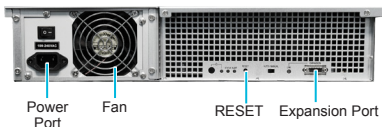

CONNECTIONS & BUTTONS

Green & Easy to Manage

HDD hibernation or HDD deep sleep mode can be configured to take effect automatically when the system has been inactive for a specified period of time. This not only saves energy but also extends the lifespan of the hard disks.

Synology RX1211/RX1211RP is managed with Synology DiskStation Manager 3.1, no additional software installation is required.